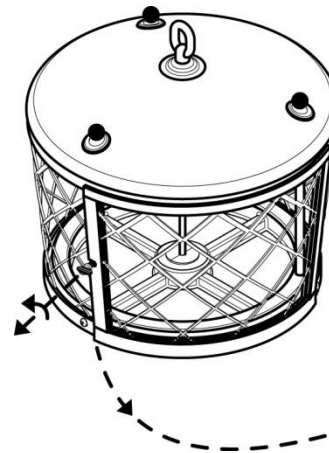

529A&B WBU Café Feeder Cage

Package Contents

1

Slip Cage onto
Café Feeder
from Bottom

2

Wild Birds Unlimited

Align Cage and
Tighten Screws

Final Product

Opening Door

Turn Screw
Until it Stops
And Swing Door Open

Closing Door and Loading

Load Seed
And Close Door,
Tighten Screw Completely to Secure Door