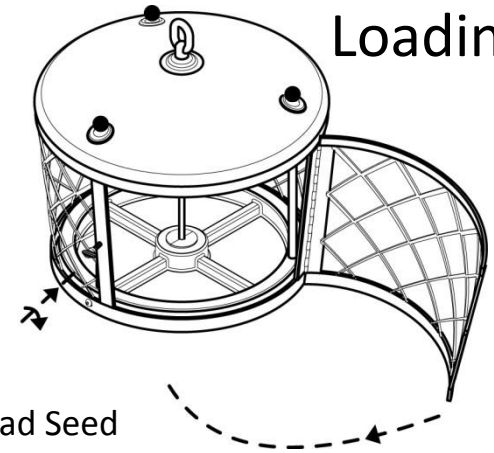

529A&B WBU Café Feeder Cage

Package Contents

1

Slip Cage onto
Café Feeder
from Bottom

2

Wild Birds Unlimited

Align Cage and
Tighten Screws

Final Product

Opening Door

Turn Screw
Until it Stops
And Swing Door Open

Closing Door and Loading

Load Seed
And Close Door,
Tighten Screw Completely to Secure Door