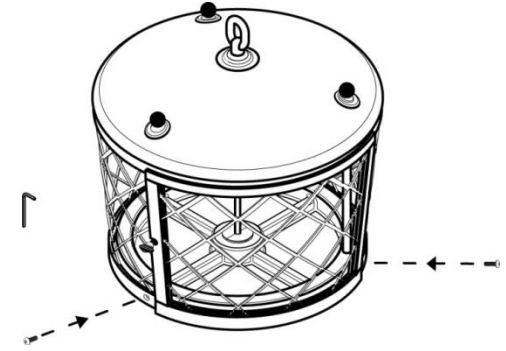

529A&B WBU Café Feeder Cage

Package Contents

1

Slip Cage onto
Café Feeder
from Bottom

2

Wild Birds Unlimited

Align Cage and
Tighten Screws

Final Product